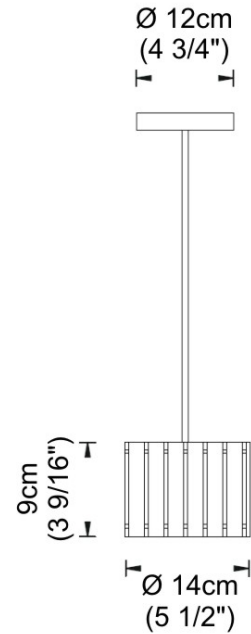

LUZ OCULTA SUSPENSION

D51043- : D51043-BRA-NAT

base number

1. To build a product code in our configurator select the specify button on the base model # product page
2. To build a manual product code on this datasheet choose from the options listed below in blue font and add the suffix to the base model #

GENERAL

Series: Luz Oculta
Partner: Fambuena
Division: Design
Installation: Suspension
Product Type: Pendant
Mounting Location: Ceiling
Light Distribution: Direct / Indirect

PHYSICAL

Shape: Drum
Diameter (mm): 140
Diameter (in): 5 1/2
Height (mm): 90
Height (in): 3 9/16
Fixture Material: Metal / Wood
Primary Material: Wood
Cable Details: Cable length 2m / 79"

ELECTRICAL

Lamp Type: LED Retrofit
Total Output Wattage (W): 30
Driver Included: No

RATINGS AND CERTIFICATIONS

Certified By: CSA Certified to UL and CSA Standards